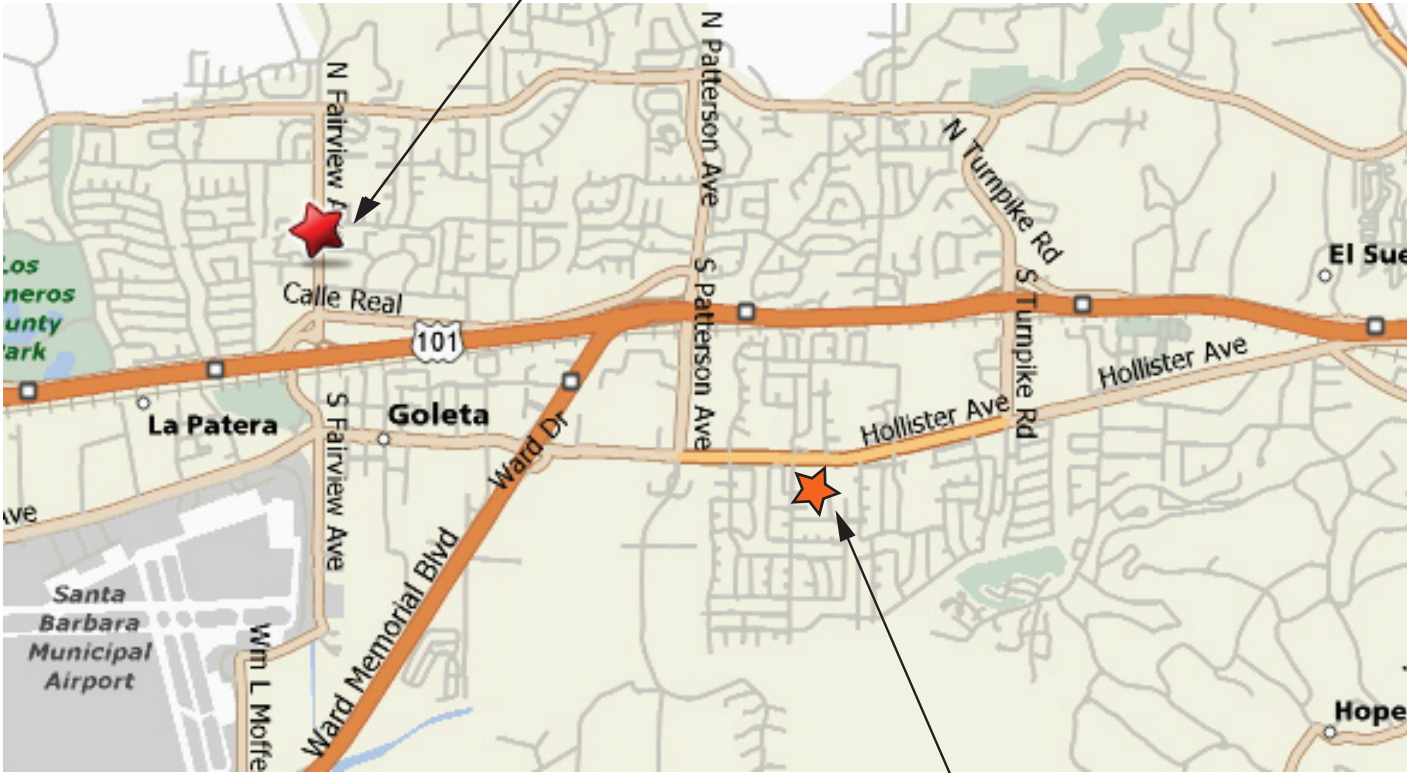

GOOD SHEPHERD  
LUTHERAN CHURCH  
380 N. FAIRVIEW

**NOT AT**  
CHRIST THE KING  
ON JAN. 6